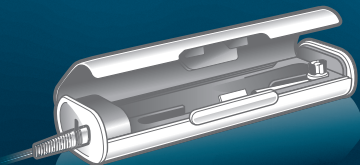

Oral-B®

GENIUS

9000

designed by BRAUN

 **Bluetooth®**
SMART

Oral-B®

GENIUS

9000 designed by BRAUN