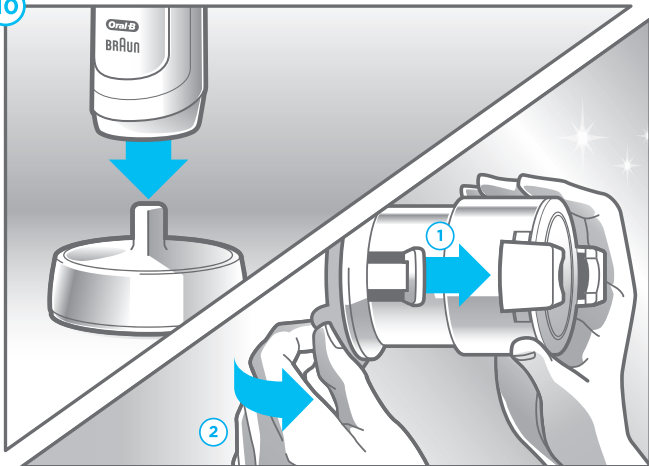

EN – Quick Start Guide

Description

- ① Brush head
- ② Charging travel case (depending on model)
- ③ Smartphone holder
- ④ Refill holder
- ⑤ Charging unit
- ⑥ Handle
- ⑦ Smart plug (depending on model)
- ⑧ On/off button
- ⑨ Brushing mode button