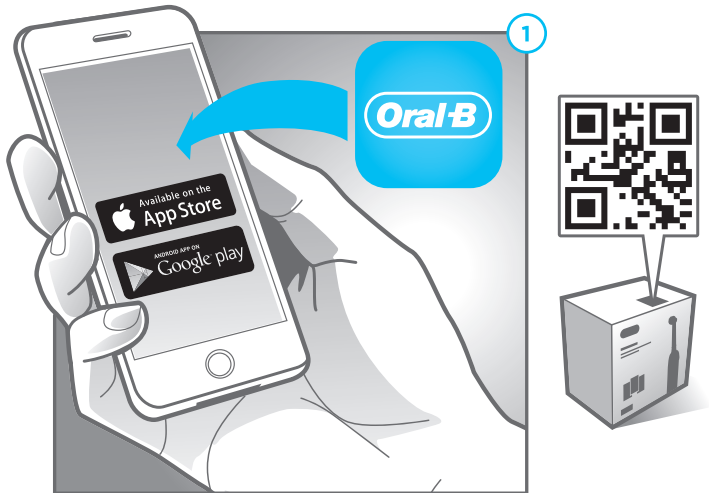

Oral-B®

GENIUS

9000

designed by BRAUN

 **Bluetooth®**
SMART

Oral-B®

GENIUS

9000 designed by BRAUN